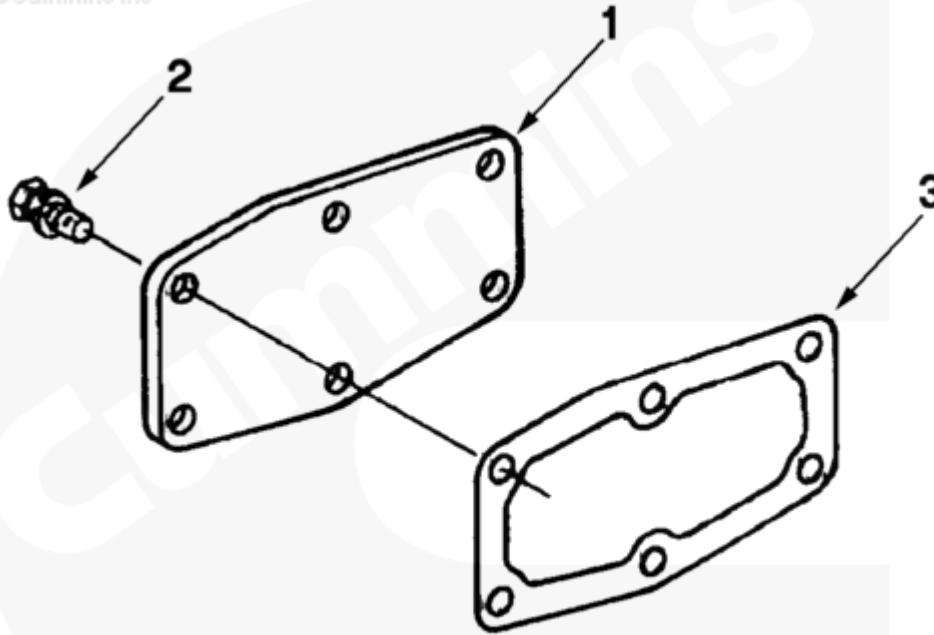

## Parts Catalog - Option Detail

Electronic Parts Catalog - Option Detail				
Option	Group	Graphic	Film Card	Date
BB1737	08.07.3	wh100gu	FF	02-APR-01
<b>Engines</b>	G855, G855 CM558, GTA855 CM558 (CM2358) G101, N14 CELECT, N14 CELECT PLUS, N14 MECHANICAL, NH/NT 855, QSM11 CM876 M101, QSM11 CM876 M102M, QSN14 CM876 N103, QSN14 CM876 N105, QSNT14 CM876 N102			

©Cummins Inc

wh100gu

[SMALL](#) | [MEDIUM](#) | [LARGE](#)

Cart	Ref No	Part Number	Part Description	Required	Remarks
<a href="#">View My Cart</a>					
		<a href="#">BB1737</a>	Water Header Cover		
<input type="checkbox"/>	1	<a href="#">132019</a>	Water Header Cover	1	
<input type="checkbox"/>	2	<a href="#">3013904</a>	Captive Washer Cap Screw	6	1/2 - 20 x 5/8 in.
<input type="checkbox"/>	3	<a href="#">3069098</a>	Cover Plate Gasket	1	